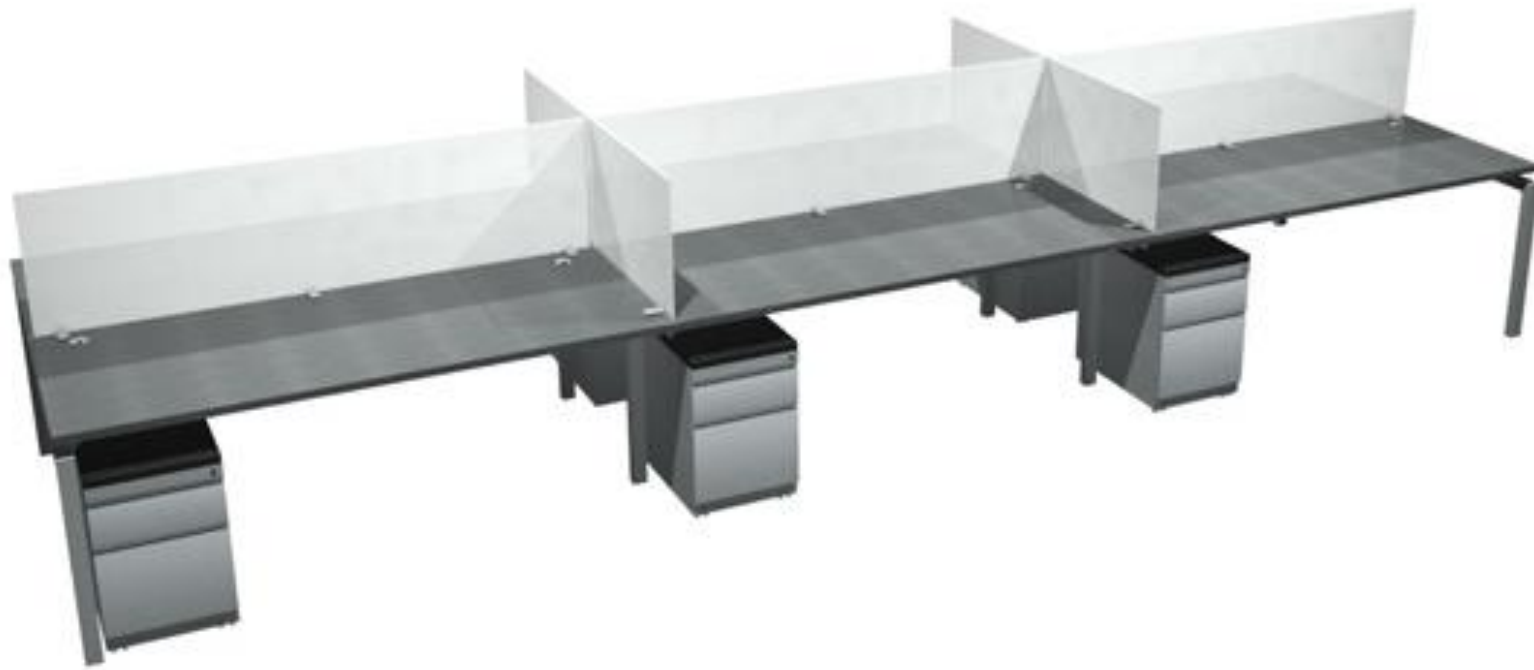

OFD-BI7230F-6WS Bench it 8-Plex Workstation

(6 pack shown for reference - 8 pack quoted)

8 Tops and
Expandable Legs,
8 Mobile Pedestals
with cushion,
4 72"W 19" H Glass
Fronts
5 60" 19" H Glass
Side
1 Power and Shared
Troughs